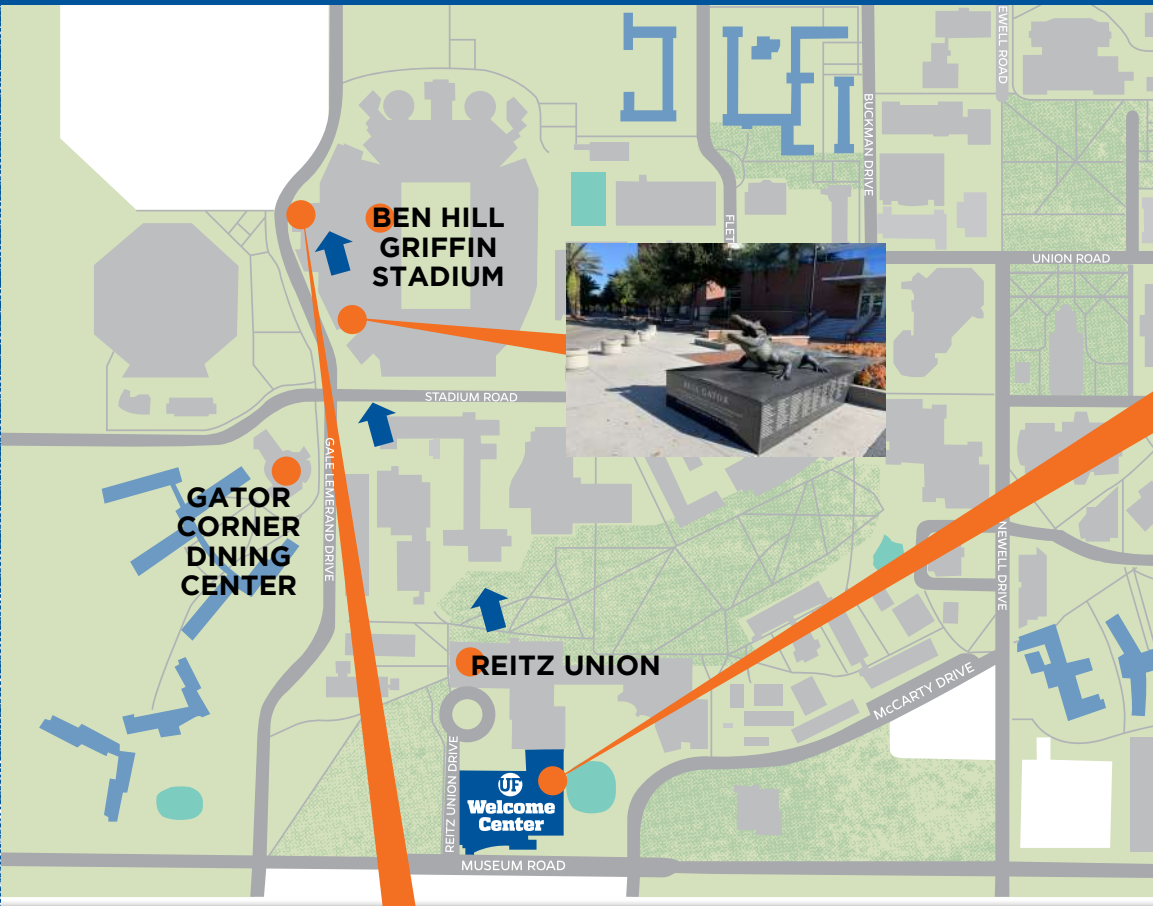

How To Get To The **Gator Dining Meal Plan Office**

DIRECTIONS

- 1** From Reitz Union, head toward Ben Hill Griffin Stadium on Gale Lemerand Drive.
- 2** On your route, you should see Gator Corner Dining Center on your left and the Bull Gator ahead on your right as you cross Stadium Road.
- 3** Walking a bit further, on Gale Lemerand Drive you will see a sign for Stadium West. At Gate 4, you will see our directional sign pointing to the Gator Dining Meal Plan Office in Suite 149.